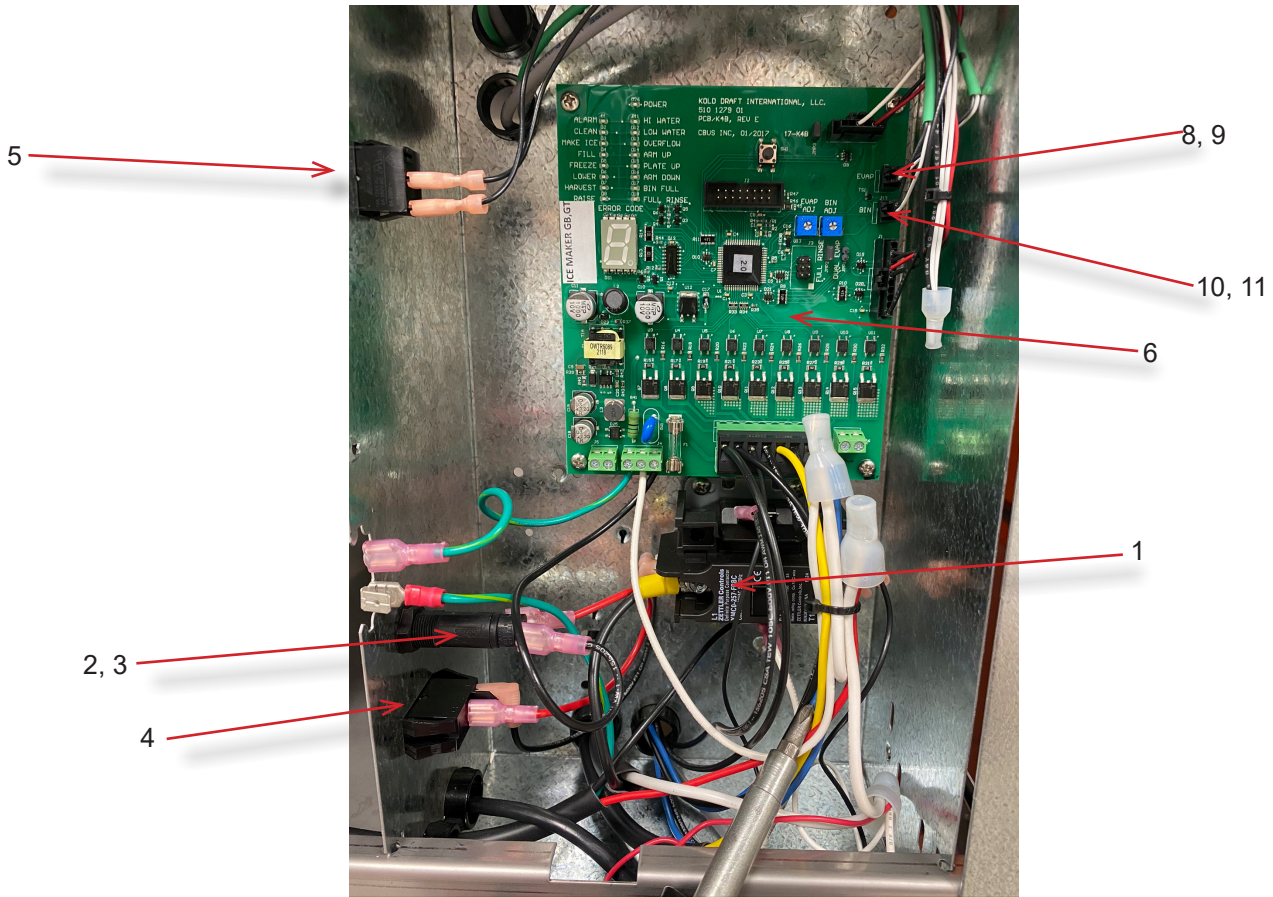

Service Parts List for Model GTX560

Refrigeration System

Item	Part Number	Description
1	102101001	Hot Gas Valve
2	102101101	Coil, Hot Gas Valve
3	102101602	Fan Blade
4	102101803	Condenser-Air Cooled
5	102105501	High Pressure Cut Out
6	102121404	Fan Motor Support
7	102139201	Fan Motor
8	102144501	Evaporator
9	102149201	Compressor
10	GBR02359	Expansion Valve with Drier
11	GBR02750	Filter Drier
Not Shown		
12	GBR00111	Evaporator Shim Set
13	GBR00113	Evaporator Spacer Set

Service Parts List for Model GTX560

Water System and Mechanics

- 24
- 18
- 17
- 20
- 16
- 19
- 13
- 22
- 23
- 10
- 9
- 7
- 3, 4, 5
- 14
- 11
- 12
- 21
- 2
- 1

Item	Part Number	Description
1	102141201	Water Valve
2	102137001	Water Supply Tube
3	102121001	Cam Pin (2 Pack)
4	GBR00942	Cam Shaft
5	GBR00937	Cam Shaft Bracket
6	GBR00580	Cam Shaft Shim Set (not shown)
7	GBR00969	Front Cam with Spring
8	GBR00949	Rear Cam with Spring (not shown)
9	GBR00909	Spring (2 per pack)
10	GBR00951	Spring Boss
11	102123801	Actuator Motor
12	102124101	Actuator Motor Capacitor
13	102147701	Magnetic Plate Switch Kit
14	102150501	Magnetic Cam Switch Kit
15	102143201	Ice Deflector Kit
16	102137801	Drain Pan
17	303121202	Drain Tube
18	102143301	Water Tank
19	102146201	Water Level Assembly
20	505118201	Water Level Tube
21	Click Here	Water Pump
22	GBR00200	Water Plate
23	GBR00202	Water Deflector
24	GBR0028206	Water Plate Hinge Set
	Not Shown	
25	GBR00403	Water Distributor Tube
26	GBR00223	Water Plate Plug (12 pack)
27	GBB0040304	Water Dist. Tube End Cap
28	GBR02087	Hose Kit
	Click Here	Water Pump & Power Sply Kit

Service Parts List for Model GTX560

Control Box

Item	Part Number	Description
1	102103501	Contactors
2	102144901	Fuse Holder with Fuse
3	102136301	Fuse Only
4	102138601	On-Off Switch
5	102138501	Ice Clean Switch
6	102145901	Controller
7	102142601	Control Box Cover (not shown)
8	102145701	Evaporator Probe
9	510128801	Evaporator Probe Clip
10	102145801	Bin Probe 1.8
11	303141501	Bin Probe Holder