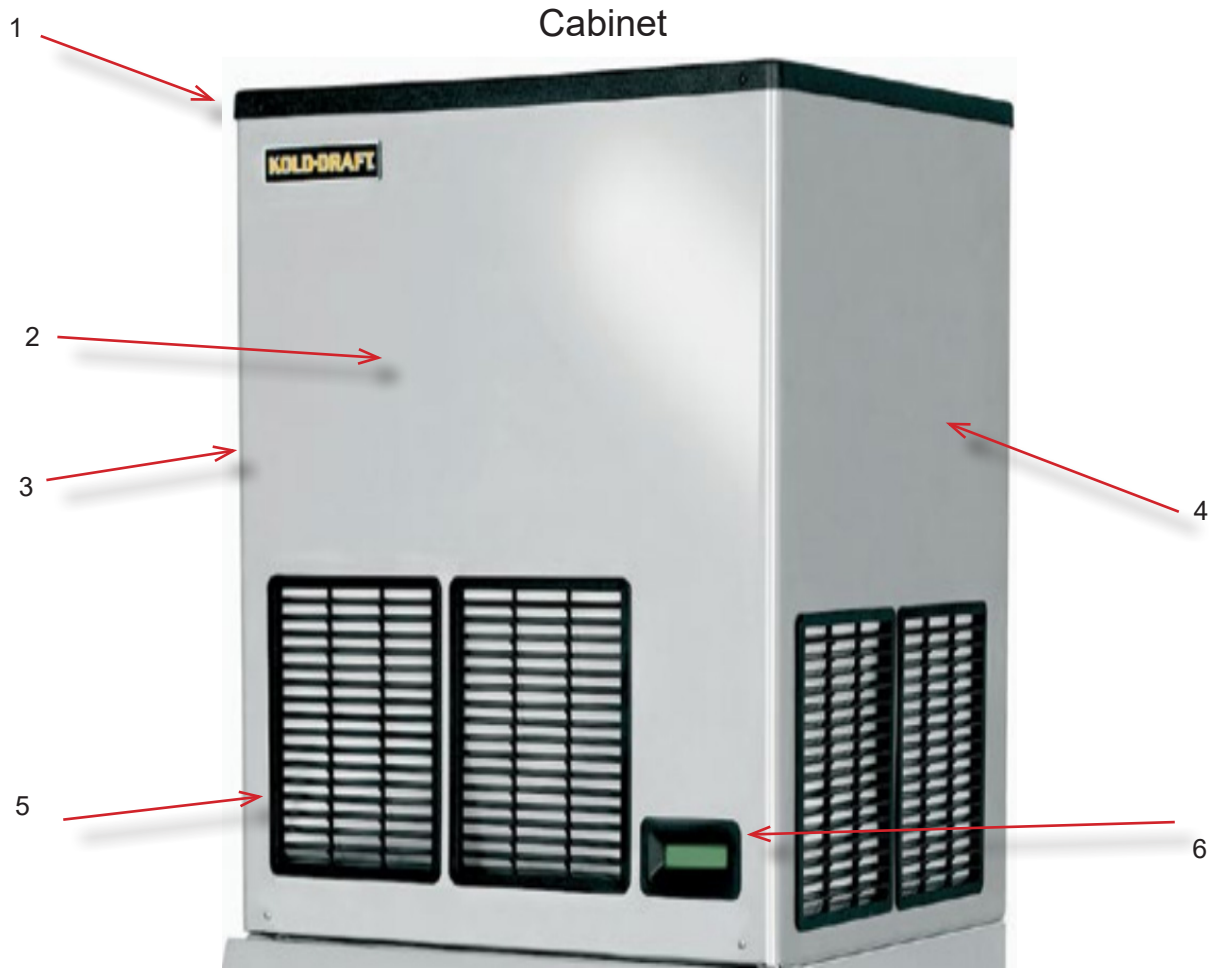

Service Parts List for Model GTX560

Contents

Cabinet	Page 2
Refrigeration System.....	Page 3
Water System and Mechanics.....	Page 4
Control Box	Page 5

Service Parts List for Model GTX560

Item	Part Number	Description
1	505118901	Top panel
2	302142401	Front panel
3	302142501	Left panel
4	302142601	Right panel
5	505119001	X-SERIES LOUVER INSERT
6	210114101	LCD Screen w/ Cable

Service Parts List for Model GTX560

Refrigeration System

Item	Part Number	Description
1	102101001	Hot Gas Valve
2	102101101	Coil, Hot Gas Valve
3	102101602	Fan Blade
4	102101803	Condenser-Air Cooled
5	102105501	High Pressure Cut Out
6	102121404	Fan Motor Support
7	102139201	Fan Motor
8	102144501	Evaporator
9	102149201	Compressor
10	GBR02359	Expansion Valve with Drier
11	GBR02750	Filter Drier
Not Shown		
12	GBR00111	Evaporator Shim Set
13	GBR00113	Evaporator Spacer Set