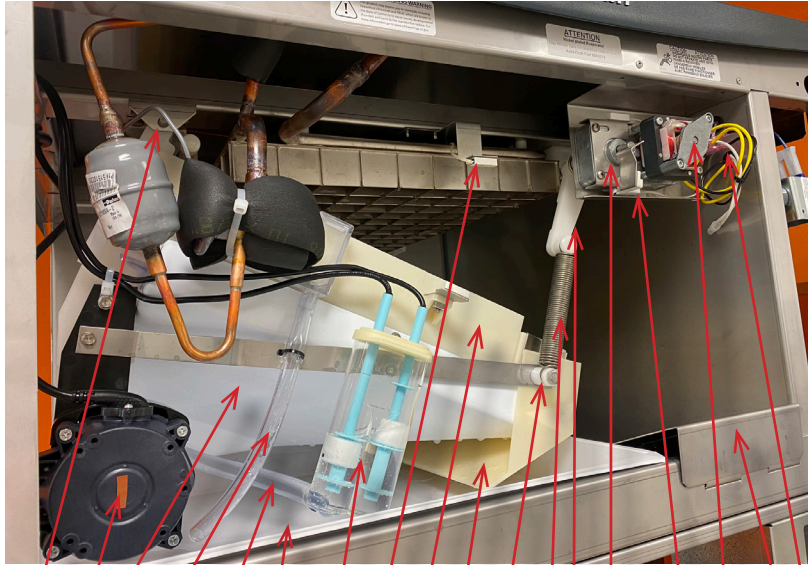

Service Parts List for Model GTX560

Water System and Mechanics

- 24
- 18
- 17
- 20
- 16
- 19
- 13
- 22
- 23
- 10
- 9
- 7
- 3, 4, 5
- 14
- 11
- 12
- 21
- 2
- 1

Item	Part Number	Description
1	102141201	Water Valve
2	102137001	Water Supply Tube
3	102121001	Cam Pin (2 Pack)
4	GBR00942	Cam Shaft
5	GBR00937	Cam Shaft Bracket
6	GBR00580	Cam Shaft Shim Set (not shown)
7	GBR00969	Front Cam with Spring
8	GBR00949	Rear Cam with Spring (not shown)
9	GBR00909	Spring (2 per pack)
10	GBR00951	Spring Boss
11	102123801	Actuator Motor
12	102124101	Actuator Motor Capacitor
13	102147701	Magnetic Plate Switch Kit
14	102150501	Magnetic Cam Switch Kit
15	102143201	Ice Deflector Kit
16	102137801	Drain Pan
17	303121202	Drain Tube
18	102143301	Water Tank
19	102146201	Water Level Assembly
20	505118201	Water Level Tube
21	Click Here	Water Pump
22	GBR00200	Water Plate
23	GBR00202	Water Deflector
24	GBR0028206	Water Plate Hinge Set
	Not Shown	
25	GBR00403	Water Distributor Tube
26	GBR00223	Water Plate Plug (12 pack)
27	GBB0040304	Water Dist. Tube End Cap
28	GBR02087	Hose Kit
	Click Here	Water Pump & Power Sply Kit