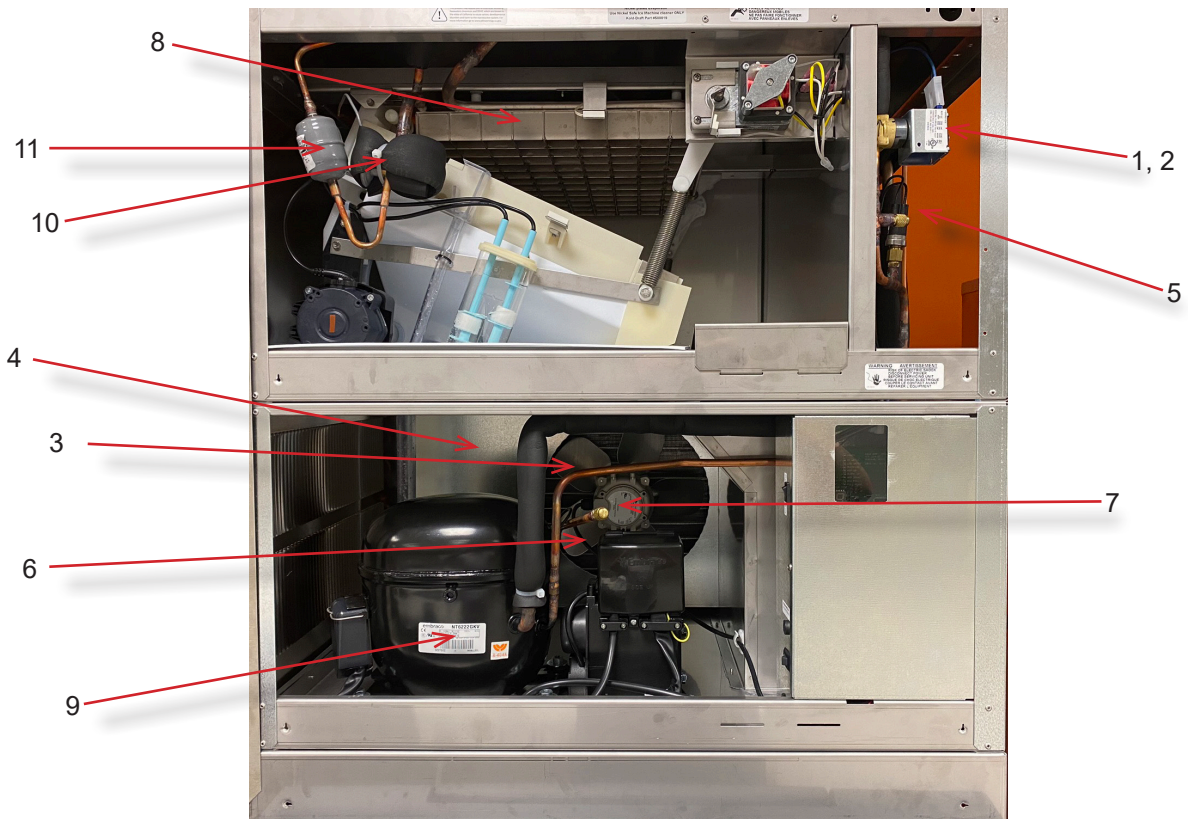

Service Parts List for Model GTX560

Contents

Cabinet	Page 2
Refrigeration System.....	Page 3
Water System and Mechanics.....	Page 4
Control Box	Page 5

Service Parts List for Model GTX560

Item	Part Number	Description
1	505118901	Top panel
2	302142401	Front panel
3	302142501	Left panel
4	302142601	Right panel
5	505119001	X-SERIES LOUVER INSERT
6	210114101	LCD Screen w/ Cable

Service Parts List for Model GTX560

Refrigeration System

Item	Part Number	Description
1	102101001	Hot Gas Valve
2	102101101	Coil, Hot Gas Valve
3	102101602	Fan Blade
4	102101803	Condenser-Air Cooled
5	102105501	High Pressure Cut Out
6	102121404	Fan Motor Support
7	102139201	Fan Motor
8	102144501	Evaporator
9	102149201	Compressor
10	GBR02359	Expansion Valve with Drier
11	GBR02750	Filter Drier
Not Shown		
12	GBR00111	Evaporator Shim Set
13	GBR00113	Evaporator Spacer Set